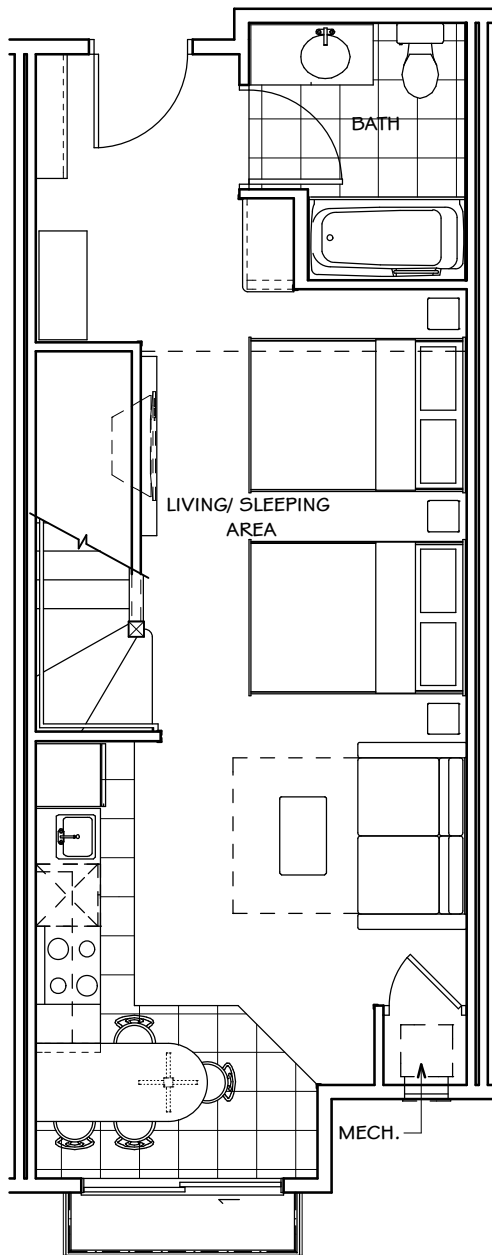

Chula Vista Fairway Villas, Building "D1"

Architectural Design Consultants Inc.

230 Horizon Drive □ Suite 102

Verona, WI 53593

Phone: (608) 848-2324 Fax: (608) 848-5122

www.adci.ws

7422 LOFT UNIT