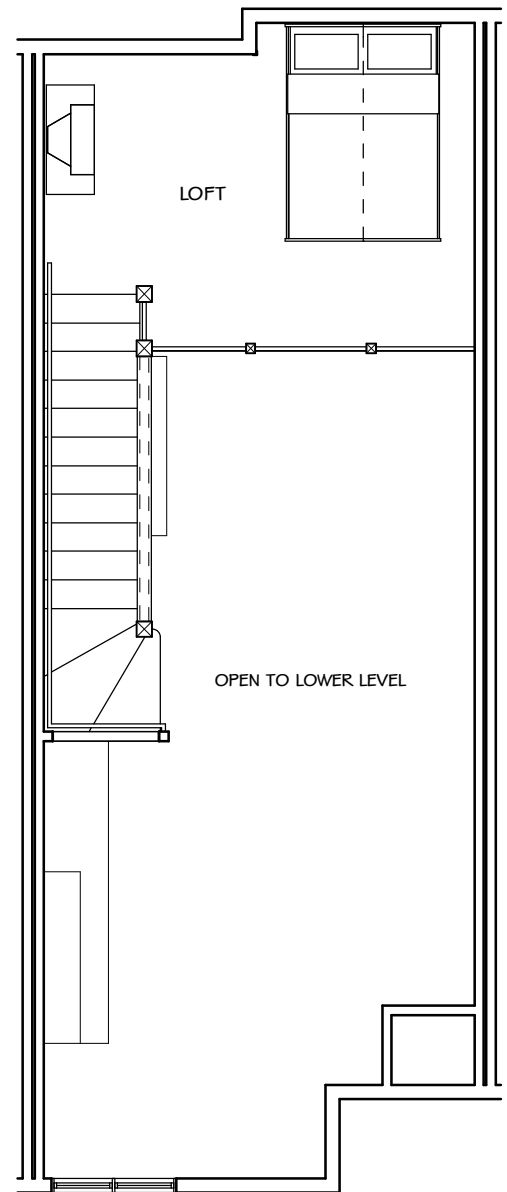

Chula Vista Fairway Villas, Building "D1"

Architectural Design Consultants Inc.

230 Horizon Drive □ Suite 102

Verona, WI 53593

Phone: (608) 848-2324 Fax: (608) 848-5122

www.adci.ws

7422 LOFT UNIT